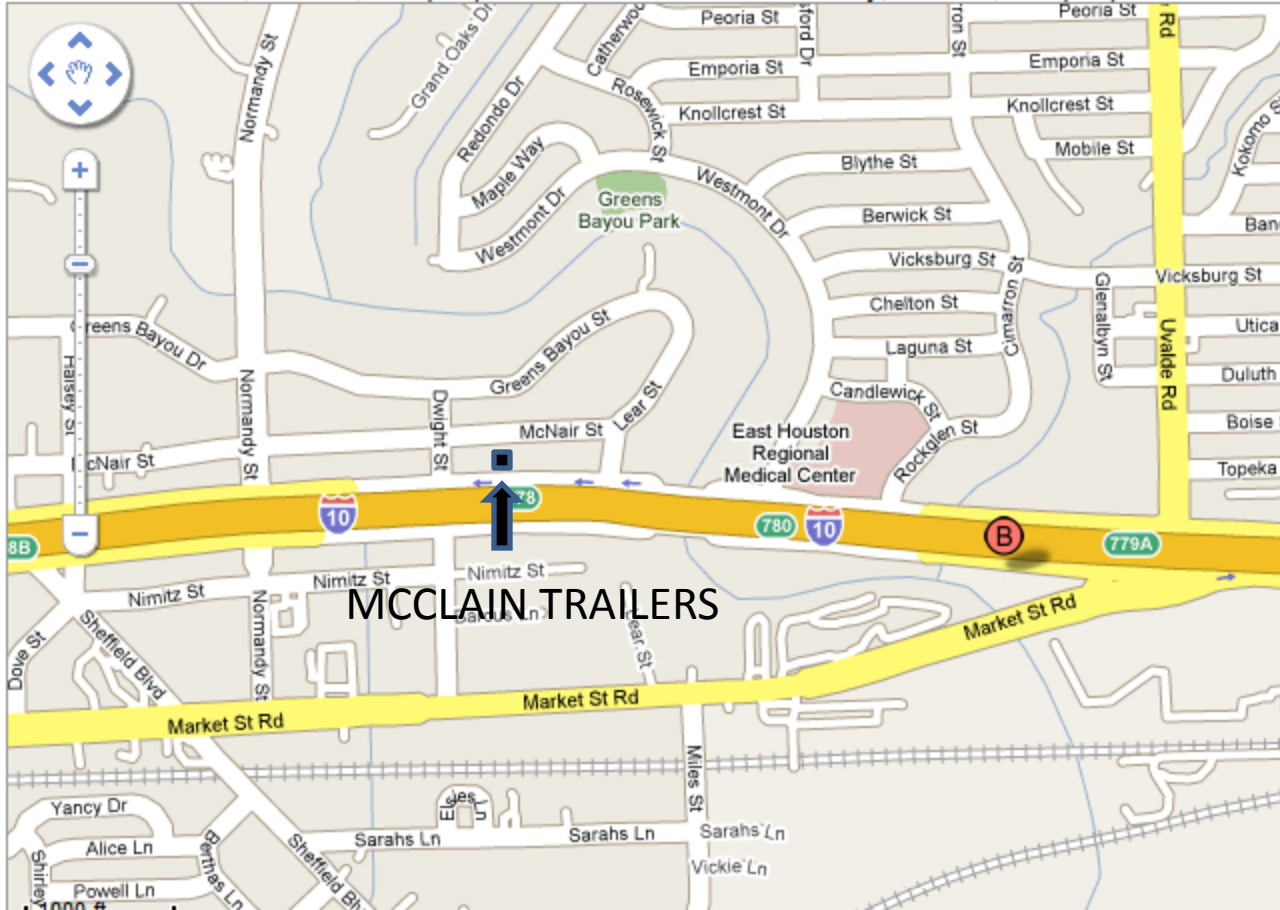

A. Mc Clain Trailers

7203 Cowart St, Houston, TX - (713) 675-2761

B. Mc Clain Trailers Inc

12945 East Fwy, Houston, TX - (713) 675-0440

MCCLAIN TRAILERS